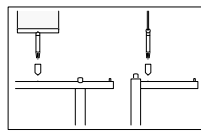

	Area 13 socket for wood	Area 13 socket for glass	Shelf support for glass shelf
Dimensions	 	 	 
Characteristics	<p>Permits the rotation of individual merchandise supports in steps of 90°.</p> <p>⚠ Observe the assembly and operating instruction</p>	<p>Permits the rotation of individual merchandise supports in steps of 90°.</p> <p>⚠ Observe the assembly and operating instruction</p>	<p>For glass shelf of max. Ø 350 mm. Freely positionable due to 360° rotation.</p> <p>Is inserted in Area 13 sockets or in the merchandising rod when using Area 20 sockets.</p> <p>Glass shelves are bonded to the shelf supports.</p> <p>Max. weight load = 7 kg</p> <p>📄 Drawing no. 976-312 Glass shelf 8 mm</p>
Order number	<p>chrome ● 963-344.01</p> <p>silk ● 963-344.30</p>	<p>silk ● 963-363.30</p>	<p>silk ● 398-889.30</p>

Shelf support for wooden shelf

For wooden shelf of max. Ø 350 mm.
Freely positionable due to 360° rotation.

Is inserted in Area 13 sockets or in the merchandising rod when using Area 20 sockets.

Max. weight load = 7 kg

silk

● **906-953.30**

Sign holder socket

With 90° rotation.

Is screwed to hanging rail or front arm
Ø 25 mm.

chrome

● **929-990.01**

silk