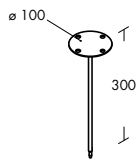

	Area 13 socket for wood	Area 13 socket for glass	Shelf support for glass shelf
Dimensions	 	 	 
Characteristics	<p>Permits the rotation of individual merchandise supports in steps of 90°.</p> <p>⚠ Observe the assembly and operating instruction</p>	<p>Permits the rotation of individual merchandise supports in steps of 90°.</p> <p>⚠ Observe the assembly and operating instruction</p>	<p>For glass shelf of max. Ø 350 mm. Freely positionable due to 360° rotation.</p> <p>Is inserted in Area 13 sockets or in the merchandising rod when using Area 20 sockets.</p> <p>Glass shelves are bonded to the shelf supports.</p> <p>Max. weight load = 7 kg</p> <p>📄 Drawing no. 976-312 Glass shelf 8 mm</p>
Order number	<p>chrome ● 963-344.01</p> <p>silk ● 963-344.30</p>	<p>silk ● 963-363.30</p>	<p>silk ● 398-889.30</p>

Shelf support for wooden shelf

For wooden shelf of max. Ø 350 mm.
Freely positionable due to 360° rotation.

Is inserted in Area 13 sockets or in the merchandising rod when using Area 20 sockets.

Max. weight load = 7 kg

silk

● **906-953.30**

Sign holder socket

With 90° rotation.

Is screwed to hanging rail or front arm
Ø 25 mm.

chrome

● **929-990.01**

silk

500 mm DIN A 4 ⊙ **308-733.66**

Sign holder

For horizontal presentation. With 90° rotation.

chrome		
100 mm DIN A 5	⊙	308-698.01
300 mm DIN A 5	⊙	308-734.01
500 mm DIN A 5	⊙	308-735.01
100 mm DIN A 4	⊙	308-708.01
300 mm DIN A 4	⊙	308-736.01
500 mm DIN A 4	⊙	308-737.01
bright silver mistral		
100 mm DIN A 5	⊙	308-698.66
300 mm DIN A 5	⊙	308-734.66
500 mm DIN A 5	⊙	308-735.66
100 mm DIN A 4	⊙	308-708.66
300 mm DIN A 4	⊙	308-736.66
500 mm DIN A 4	⊙	308-737.66