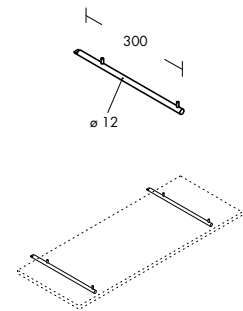

	Mono 12 holder set for wooden panels	Mono 12 holder set for glass panels	Mono 12 Q holder set for wooden panels
			
Dimensions			
Characteristics	<p>Max. weight load = 15 kg per holder</p> <p>ⓘ Observe the assembly and operating instruction</p>	<p>Max. weight load = 10 kg per holder</p> <p>ⓘ Observe the assembly and operating instruction</p>	<p>Plastic.</p> <p>Max. weight load = 8 kg per holder</p> <p>ⓘ Observe the assembly and operating instruction</p>
Order number	<p>chrome ● 979-448.01</p> <p>silk ● 979-448.30</p>	<p>silk ● 979-449.30</p>	<p>silver ● 323-647.05</p> <p>Set of 10 pcs including fixing set.</p>

Front arm, straight Ø 12 mm

Max. weight load = 10 kg

chrome	
150 mm	● 977-781.01
300 mm	● 977-782.01
silk	
150 mm	● 977-781.30
300 mm	● 977-782.30

Bracket for hanging rail Ø 15 mm

Coat-hangers can slide along the entire length of the hanging rail.

Max. weight load = 10 kg per bracket

chrome	○ 987-939.01
silk	● 987-939.30

At least 2 brackets are required per hanging rail.

Hanging rail Ø 15 mm

To be inserted into brackets for hanging rail.

chrome	
lto 520–2445 mm	⊙ 906-329.01
silk	
lto 520–2445 mm	⊙ 906-329.30

520–795 mm => 2 brackets
 796–1195 mm => 3 brackets
 1196–1595 mm => 4 brackets
 1596–2445 mm => 5 brackets

Bracket Ø 12 mm for wooden or glass shelf

Max. weight load = 10 kg per bracket

Max. display depth = 320 mm