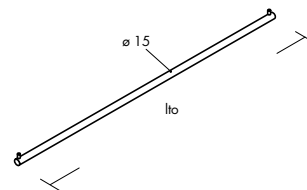

	Mono 12 holder set for wooden panels	Mono 12 holder set for glass panels	Mono 12 Q holder set for wooden panels
			
Dimensions			
Characteristics	<p>Max. weight load = 15 kg per holder</p> <p>ⓘ Observe the assembly and operating instruction</p>	<p>Max. weight load = 10 kg per holder</p> <p>ⓘ Observe the assembly and operating instruction</p>	<p>Plastic.</p> <p>Max. weight load = 8 kg per holder</p> <p>ⓘ Observe the assembly and operating instruction</p>
Order number	<p>chrome ● 979-448.01</p> <p>silk ● 979-448.30</p>	<p>silk ● 979-449.30</p>	<p>silver ● 323-647.05</p> <p>Set of 10 pcs including fixing set.</p>

Front arm, straight Ø 12 mm

Max. weight load = 10 kg

chrome	
150 mm	● 977-781.01
300 mm	● 977-782.01
silk	
150 mm	● 977-781.30
300 mm	● 977-782.30

Bracket for hanging rail Ø 15 mm

Coat-hangers can slide along the entire length of the hanging rail.

Max. weight load = 10 kg per bracket

chrome	○ 987-939.01
silk	● 987-939.30

At least 2 brackets are required per hanging rail.

Hanging rail Ø 15 mm

To be inserted into brackets for hanging rail.

chrome	
lto 520–2445 mm	⊙ 906-329.01
silk	
lto 520–2445 mm	⊙ 906-329.30

520–795 mm => 2 brackets
 796–1195 mm => 3 brackets
 1196–1595 mm => 4 brackets
 1596–2445 mm => 5 brackets

Bracket Ø 12 mm for wooden or glass shelf

Max. weight load = 10 kg per bracket

Max. display depth = 320 mm