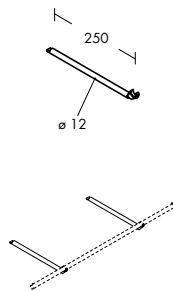

	Mono 12 holder set for wooden panels	Mono 12 holder set for glass panels	Mono 12 Q holder set for wooden panels
			
Dimensions			
Characteristics	<p>Max. weight load = 15 kg per holder</p> <p>ⓘ Observe the assembly and operating instruction</p>	<p>Max. weight load = 10 kg per holder</p> <p>ⓘ Observe the assembly and operating instruction</p>	<p>Plastic.</p> <p>Max. weight load = 8 kg per holder</p> <p>ⓘ Observe the assembly and operating instruction</p>
Order number	<p>chrome ● 979-448.01</p> <p>silk ● 979-448.30</p>	<p>silk ● 979-449.30</p>	<p>silver ● 323-647.05</p> <p>Set of 10 pcs including fixing set.</p>

Front arm, straight Ø 12 mm

Max. weight load = 10 kg

chrome	
150 mm	● 977-781.01
300 mm	● 977-782.01
silk	
150 mm	● 977-781.30
300 mm	● 977-782.30

Bracket for hanging rail Ø 15 mm

Coat-hangers can slide along the entire length of the hanging rail.

Max. weight load = 10 kg per bracket

chrome	○ 987-939.01
silk	● 987-939.30

At least 2 brackets are required per hanging rail.

Hanging rail Ø 15 mm

To be inserted into brackets for hanging rail.

chrome	
lto 520–2445 mm	⊙ 906-329.01
silk	
lto 520–2445 mm	⊙ 906-329.30

520–795 mm => 2 brackets
 796–1195 mm => 3 brackets
 1196–1595 mm => 4 brackets
 1596–2445 mm => 5 brackets

Bracket Ø 12 mm for wooden or glass shelf

Max. weight load = 10 kg per bracket

Max. display depth = 320 mm