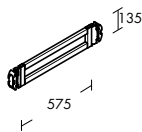

Shelf ladder
1240 x 1200 mm

Max. weight load = 40 kg

🔧 Observe the assembly and operating instruction

- bright silver duro **313-772.12**
- black steel duro **313-772.26**

Connector bar

🔧 Observe the assembly and operating instruction