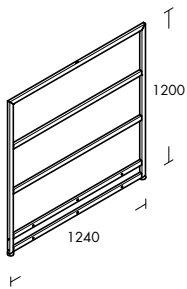

Shelf ladder
1240 x 1200 mm

Max. weight load = 40 kg

🔧 Observe the assembly and operating instruction

- bright silver duro ☐ **313-772.12**
- black steel duro ☐ **313-772.26**