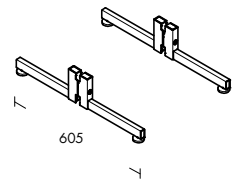

Incl. fixing set.

Foot set

🔧 Observe the assembly and operating instruction

- bright silver duro **323-198.12**
- black steel duro **323-198.26**

Set of 4 pcs.
Incl. fixing set.

Shelf, one-sided 398 x 350 mm, for shelf ladder	Shelf, central 398 x 350 mm, for shelf ladder	Shelf, central 1165 x 400 mm, for shelf ladder	Connector
<p>⚠ Must not be fitted on the top rung! Shelves may only be installed in groups and not alone!</p>	<p>⚠ Must not be fitted on the top rung! Shelves may only be installed in groups and not alone!</p>	<p>⚠ Must not be fitted on the top rung! Shelves may only be installed in groups and not alone!</p>	<p>📌 Observe the assembly and operating instruction</p>
<p>Max. weight load = 10 kg</p>	<p>Max. weight load = 10 kg</p>	<p>Max. weight load = 20 kg</p>	
<p>📌 Observe the assembly and operating instruction</p>	<p>📌 Observe the assembly and operating instruction</p>	<p>📌 Observe the assembly and operating instruction</p>	
<p>bright silver duro ○ 247-037.12 black steel duro ● 247-037.26</p>	<p>bright silver duro ○ 247-046.12 black steel duro ○ 247-046.26</p>	<p>bright silver duro ○ 247-087.12 black steel duro ○ 247-087.26</p>	<p>polished ● 130-507.10</p>
			<p>Incl. fixing set.</p>