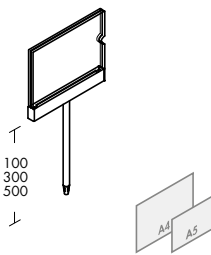

Sign holder for Area 13

For horizontal presentation. With 90° rotation.

black steel duro	
100 mm DIN A 5	⊙ 308-698.26
300 mm DIN A 5	⊙ 308-734.26
500 mm DIN A 5	⊙ 308-735.26
100 mm DIN A 4	⊙ 308-708.26
300 mm DIN A 4	⊙ 308-736.26
500 mm DIN A 4	⊙ 308-737.26
bright silver mistral	
100 mm DIN A 5	⊙ 308-698.66
300 mm DIN A 5	⊙ 308-734.66
500 mm DIN A 5	⊙ 308-735.66
100 mm DIN A 4	⊙ 308-708.66
300 mm DIN A 4	⊙ 308-736.66
500 mm DIN A 4	⊙ 308-737.66