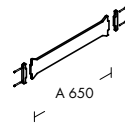

Connector bar

🔧 Observe the assembly and operating instruction

- bright silver duro ☐ **385-375.12**
- black steel duro ☐ **385-375.26**

Incl. fixing set.