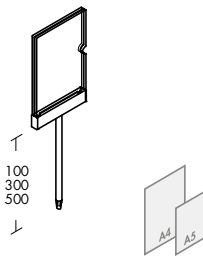

Sign holder for Area 13

For vertical presentation. With 90° rotation.

black steel duro	
100 mm DIN A 5	⊙ 308-694.26
300 mm DIN A 5	⊙ 308-730.26
500 mm DIN A 5	⊙ 308-731.26
100 mm DIN A 4	⊙ 308-703.26
300 mm DIN A 4	⊙ 308-732.26
500 mm DIN A 4	⊙ 308-733.26
bright silver mistral	
100 mm DIN A 5	⊙ 308-694.66
300 mm DIN A 5	⊙ 308-730.66
500 mm DIN A 5	⊙ 308-731.66
100 mm DIN A 4	⊙ 308-703.66
300 mm DIN A 4	⊙ 308-732.66
500 mm DIN A 4	⊙ 308-733.66